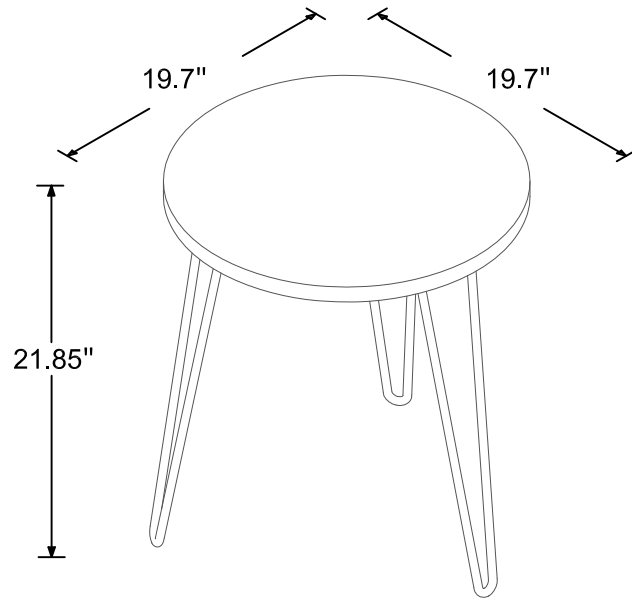

3613222COM - Owen End Table

Finish: Columbia Walnut / Matte Black

Wood Breakdown: 71%
Total Storage: 0 cubic feet

Overall Product Size:
19.7"(W)*19.7"(D)*21.85"(H)
50cm W x 50cm D x 55.5cm H

Maximum Weight Capacities
Unit Weight: 9.9 lbs (4.5 kg)